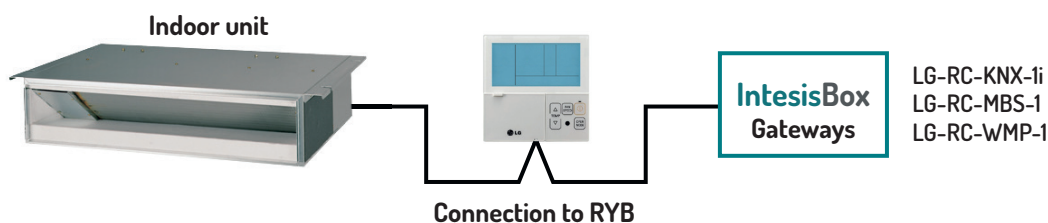

**LG-AC-KNX-4/8/16/64**  
FOR: RAC,PAC,VRF

**LG-RC-MBS-1**  
FOR: PAC,VRF

**LG-AC-MBS-4/8/32/64**  
FOR: RAC,PAC,VRF

**IS-IR-WMP-1**  
FOR: RAC,PAC,VRF

**LG-RC-WMP-1**  
FOR: PAC,VRF

- ETS
- External Power not required
- 5 Vdc
- 9 to 24 Vdc/24 Vac
- Binary inputs
- 1 Indoor unit
- Remote controller
- Infrared
- Can be installed inside or close to the I.U
- Linkbox
- Outdoor Unit
- Up to 64 Units
- To be installed inside an electrical cabin

### CONNECTION TO LG INDOOR UNITS WITH WIRED REMOTE CONTROLLERS