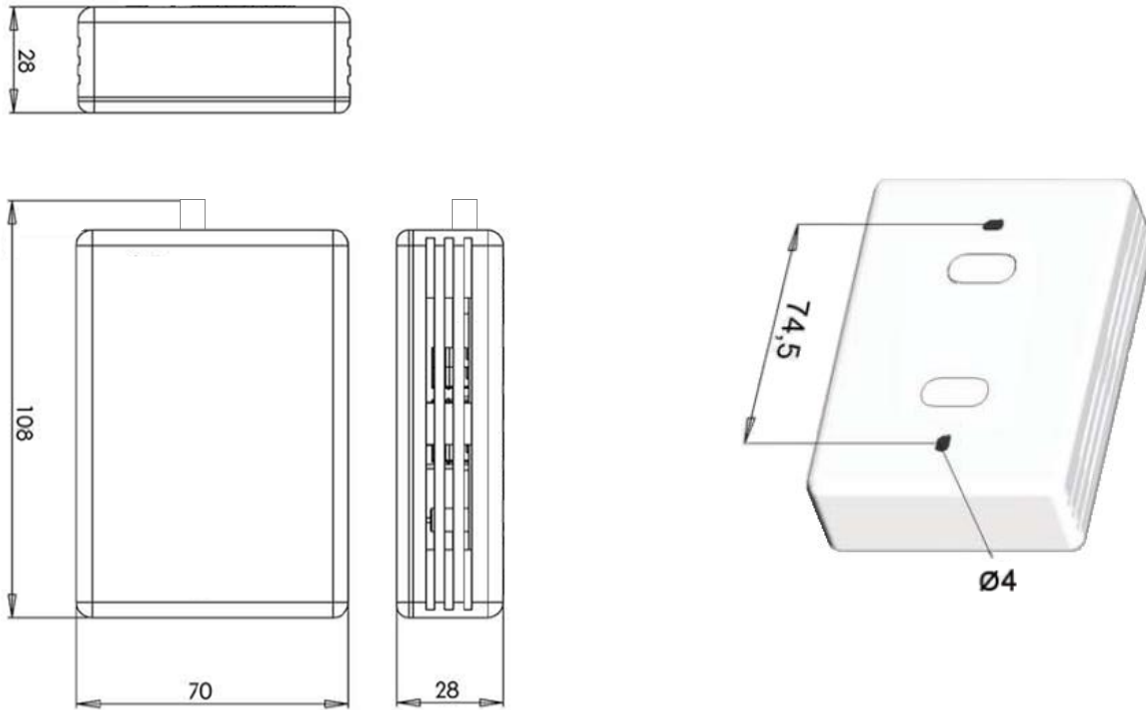

## 2. Dimensions

**Figure 2.1** IntesisBox<sup>®</sup> device dimensions in mm and back view with fixing holes

### 3. Technical Features

<b>Enclosure</b>	ABS (UL 94 HB). 2,5 mm thickness
<b>Dimensions</b>	70 x 108 x 28 mm
<b>Weight</b>	80g
<b>Colour</b>	White
<b>Power supply</b>	14V, 110mA typical Doesn't require external power supply (supplied by the AC Unit)
<b>Radio Parameters</b>	RF Frequency range: 2412 to 2497 MHz Output power (average): 8 dBm ( <i>Modulated signal at antenna port; 11Mb/Sec.</i> )
<b>Mounting</b>	Wall
<b>LED indicators</b>	1 x Device status
<b>Operating Temperature</b>	From 0°C to 40°C
<b>Operating humidity</b>	<93% HR, no condensation
<b>Stock humidity</b>	<93% HR, no condensation
<b>RoHS conformity</b>	Compliant with RoHS directive (2011/65/EU).